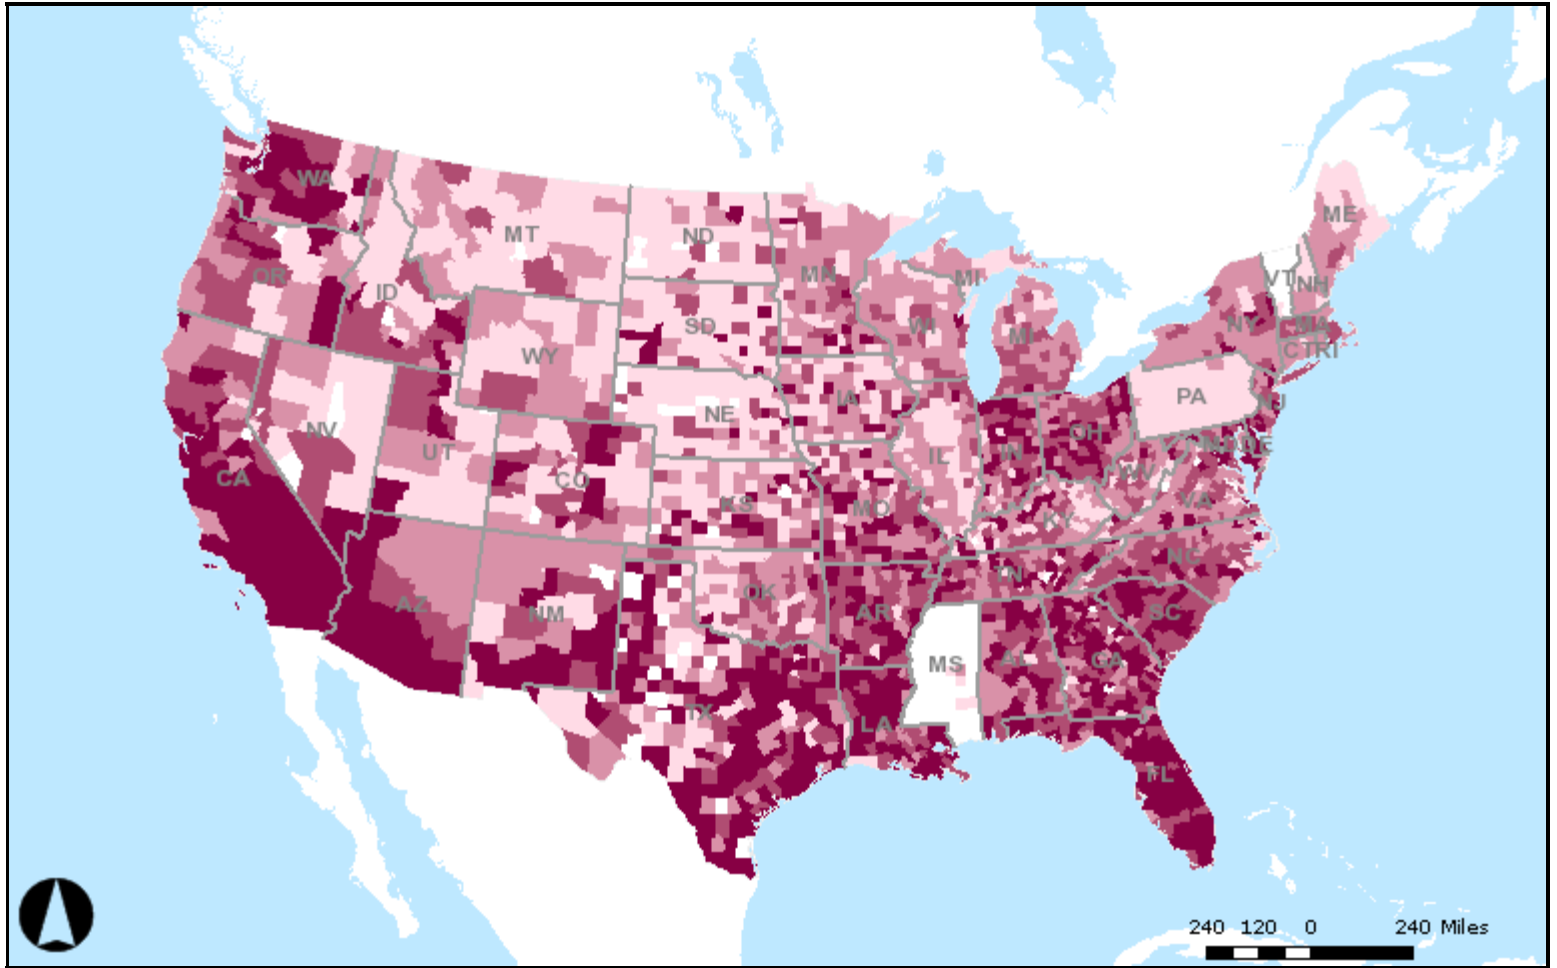

# USDA ERS WIC redemptions Map

WIC redemptions/WIC-authorized stores

- \$223.00 - \$50,000.00
- \$50,000.01 - \$100,000.00
- \$100,000.01 - \$150,000.00
- \$150,000.01 - \$673,770.00